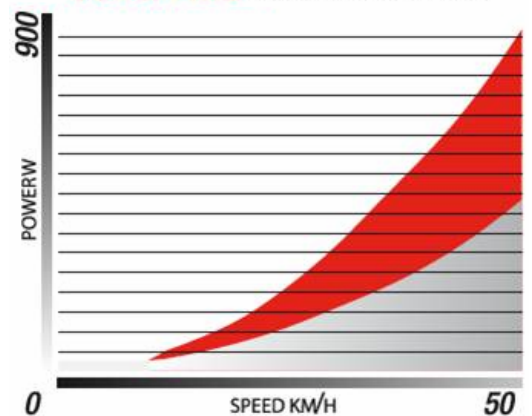

ELITE

SUPERCRONO POWER FLUID ELASTOGEL with travel block

FEATURES

- New Supercrono frame which utilizes the rider's weight on the Elastogel roller for a more realistic feel
- Collapsible frame for easy storage or for when travelling
- Noticeable increase in resistance as the speed/power of the rider is increased
- Progressive curve
- Fluid technology for unmatched smoothness – this is the closest indoor training gets to real road feel
- Oversize elastogel roller
 - 50% less noise than alloy rollers
 - 20% less tyre wear
 - Increased grip
- Riser block & quick release skewer included
- Quicklock system for mounting bicycle quickly & easily

Power Fluid vs Standard Fluid

PART NO
E2098403

DESCRIPTION
POWER FLUID ELASTOGEL

RRP*
549.95

* Rec Retail Price Includes GST